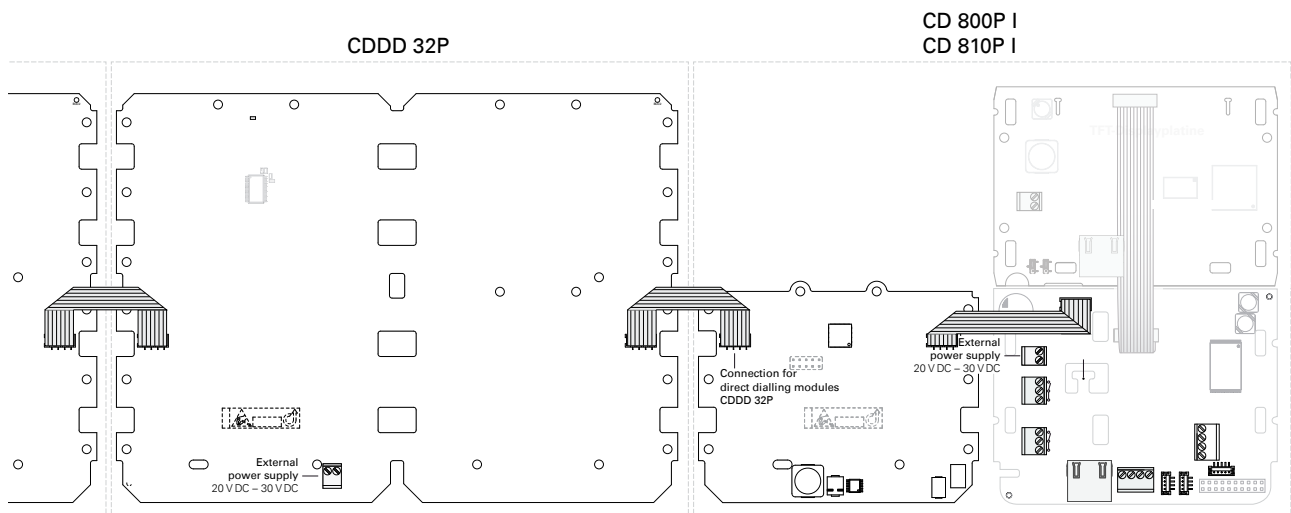

Installation

PRECAUTIONS / MOUNTING INSTRUCTIONS

- When opening the stations ESD precautions must be observed.
- The direct dialling modules may only be opened by authorised service engineers.
- The faceplates are fastened to the rear housings via screws from behind. Therefore the control desk surface must be accessible from the rear.
- The extent of supply includes screws for sheet metal (6 pcs. 3.5 mm x 9.5 mm Tx10) and wood screws (6 pcs. 3.5 mm x 30 mm Tx10) for mounting in desks.
- For placing on desks the desk kit CDDK is available. Per base station / direct dialling module one CDDK is required.

CONNECTION

- The first direct dialling module is connected to the base station with the included ribbon cable.
- All further direct dialling modules are connected to the previous direct dialling module.