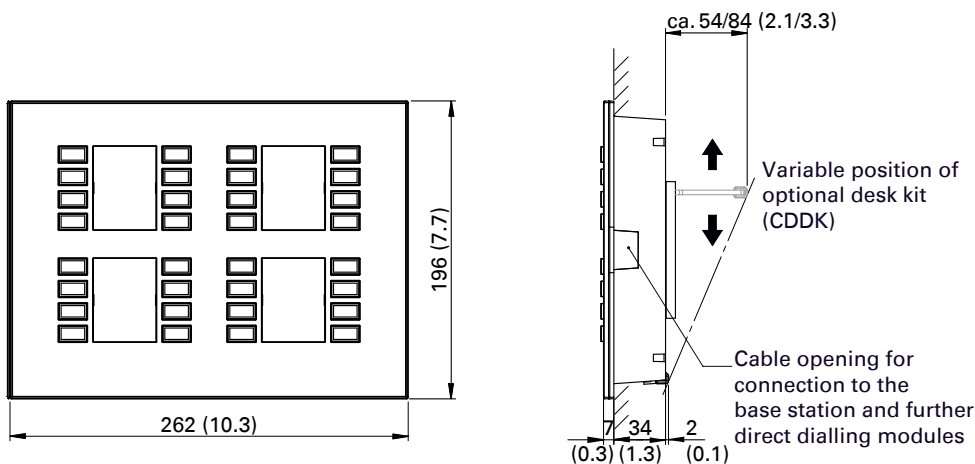

MEASUREMENTS CDD 32P

Measurements in mm (inch), not to scale!